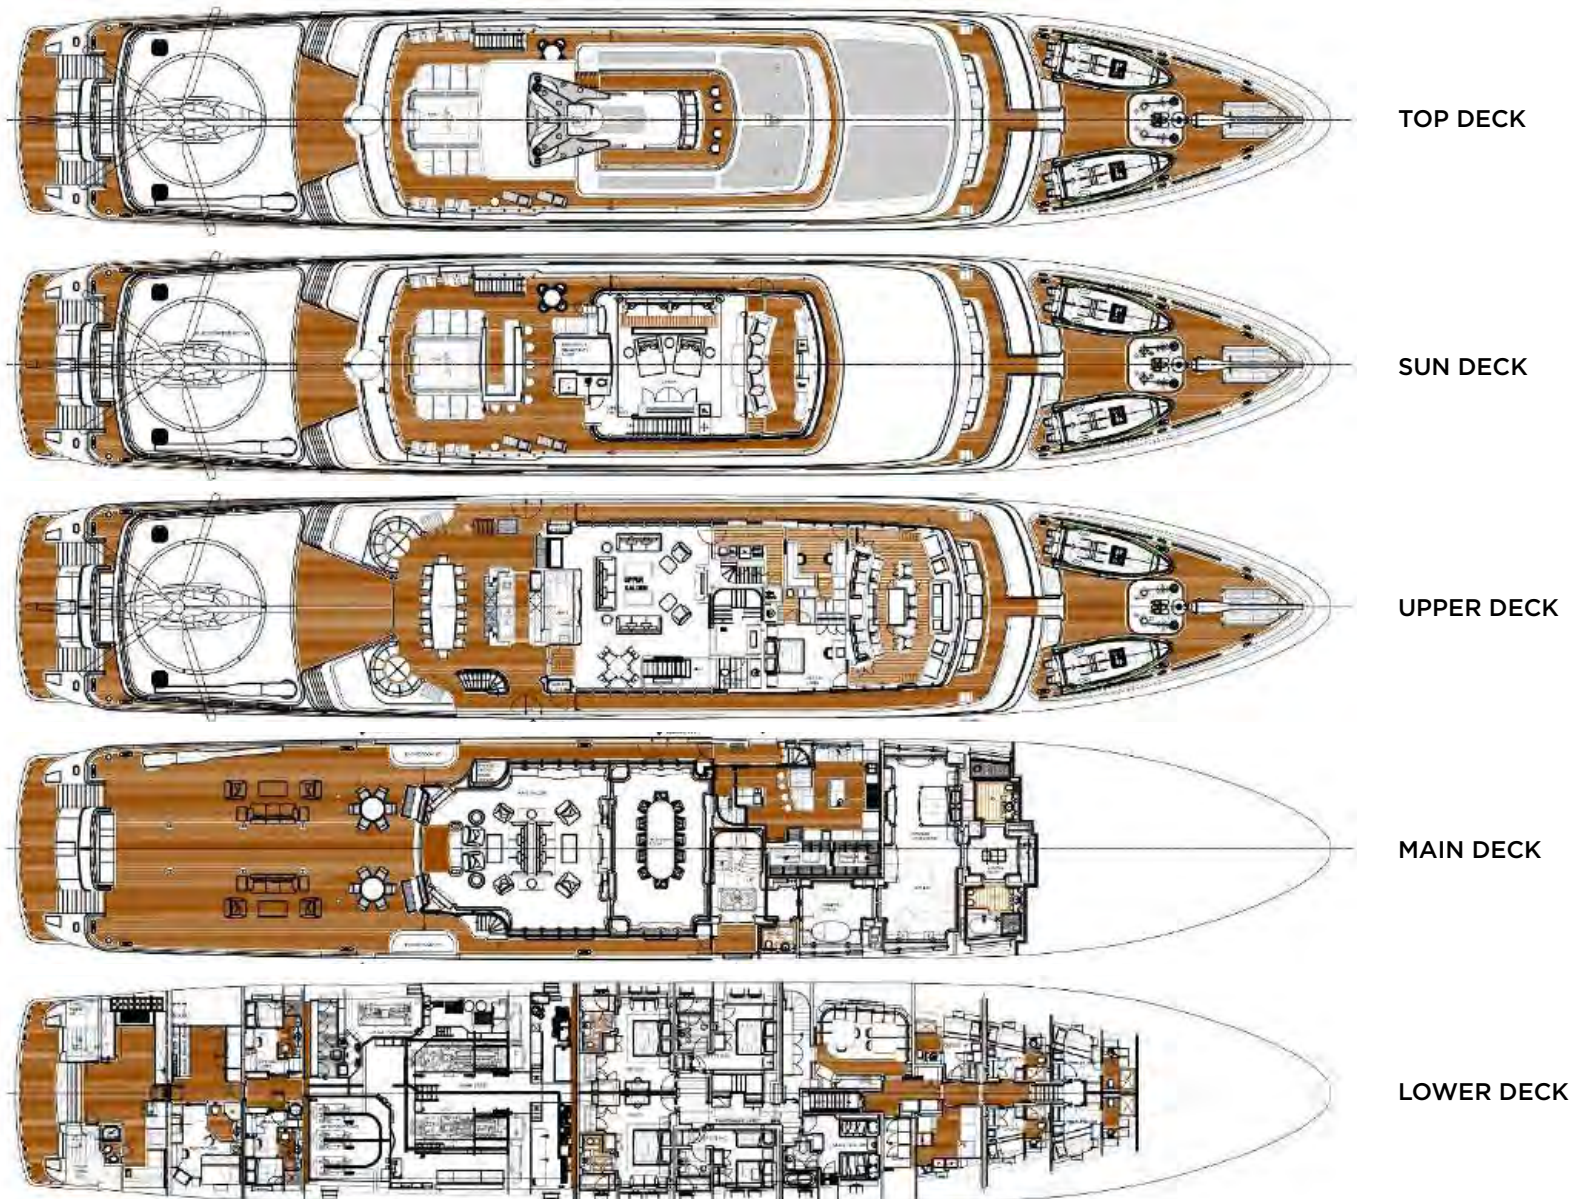

NOMAD

69.5m (228') | OCEANFAST | 2003

MAIN SALON

UPPER DECK LOUNGE

SKY LOUNGE

DINING

DINING

MASTER STATEROOM

MAIN DECK

UPPER DECK

SUN DECK

SUN DECK

TOP DECK

TENDER

WATERSPORTS

WATERSPORTS

HELI PAD

GENERAL ARRANGEMENT

SPECIFICATIONS

DIMENSIONS

Length	69.5m (228')
Beam	11.6m (38' 1")
Draft	2.9m (9' 6")

GENERAL

Year	2003
Builder	Oceanfast
Naval Architect	Eric de Brey / Stephen Fitzsimmons
Exterior Design	Sam Sorgiovanni
Interior Design	Sam Sorgiovanni / N.I. Design
Hull Construction	Aluminium
Hull Configuration	Displacement